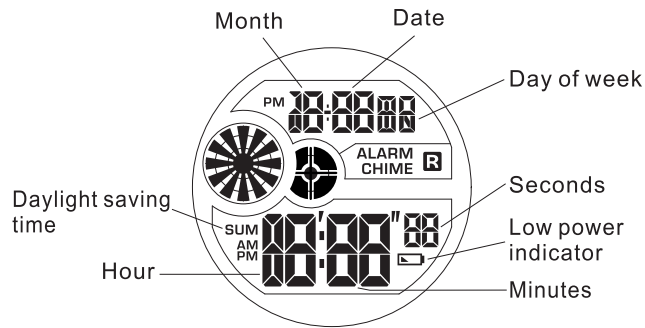

TIMEX

Timex 200M Digital Watch

User Manual

FEATURES:

- Stopwatch with 20 Lap Memory
- 5 Alarms
- 24 Hour Countdown Timer
- Dual Time / 2nd Time Zone
- Indiglo® night-light
- 100 Year Calendar
- 200 Meters Water Resistance

BUTTON LOCATIONS:

- Button A: Reset/Stop
- Button B: Mode
- Button C: Light/-
- Button D: Start/+

From Time of Day press Button B to change modes in the following sequence:

- Stopwatch
- Data / Recall
- Countdown Timer
- Alarms
- Dual Time

1. Time of Day and Date Setting

From the time-of-day press and hold button A for a few seconds to enter setting mode. The first setting is Daylight Saving Time. Press the C or D buttons to turn Daylight Saving Time On or Off. Press button B to advance to next setting, Seconds. Press button C or D to reset Seconds. Press button B to